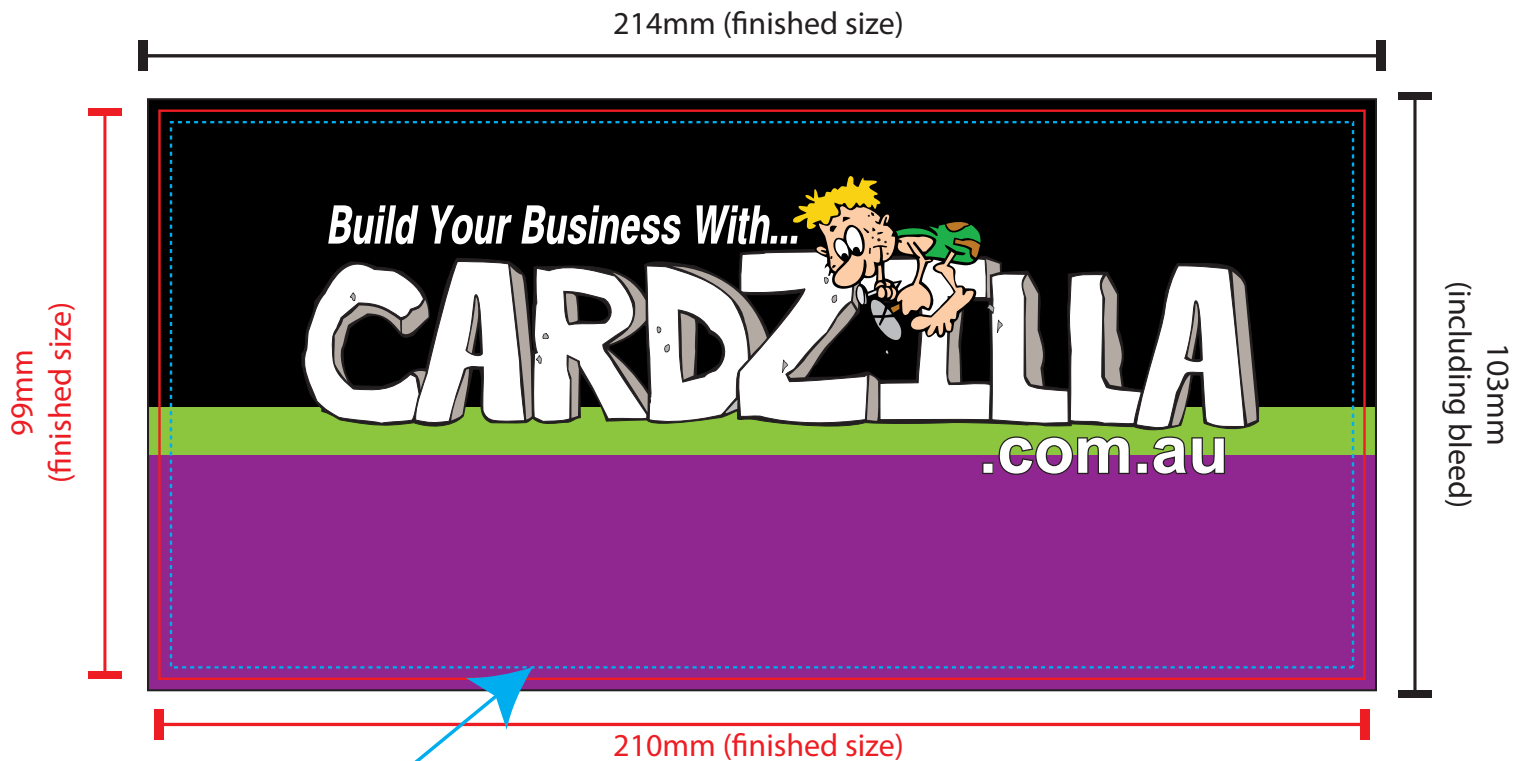

DL SPECIFICATIONS FOR PRINT READY PDFs

2mm Margin. Safe area is 2mm from the finished edge. Please keep all text and logos a minimum of 2mm away from the finished edge.
Safe dimensions are 95 x 206mm

Document Size: **103 x 214mm**
(includes 2mm bleed & 2mm text margin)
Document colour mode: **CMYK**
Save files as: **PDF** Image resolution: **300dpi**
FINISHED SIZE: 99 X 210MM

The finished size of your business cards will be 99mm x 210mm after the 2mm bleed is trimmed off. Red Line represents where the bleed area will be trimmed off and the finished edge of your card. Do not put any important information in the bleed area, or near the bleed area as it may be trimmed off. The background colour or image must continue into the bleed area.